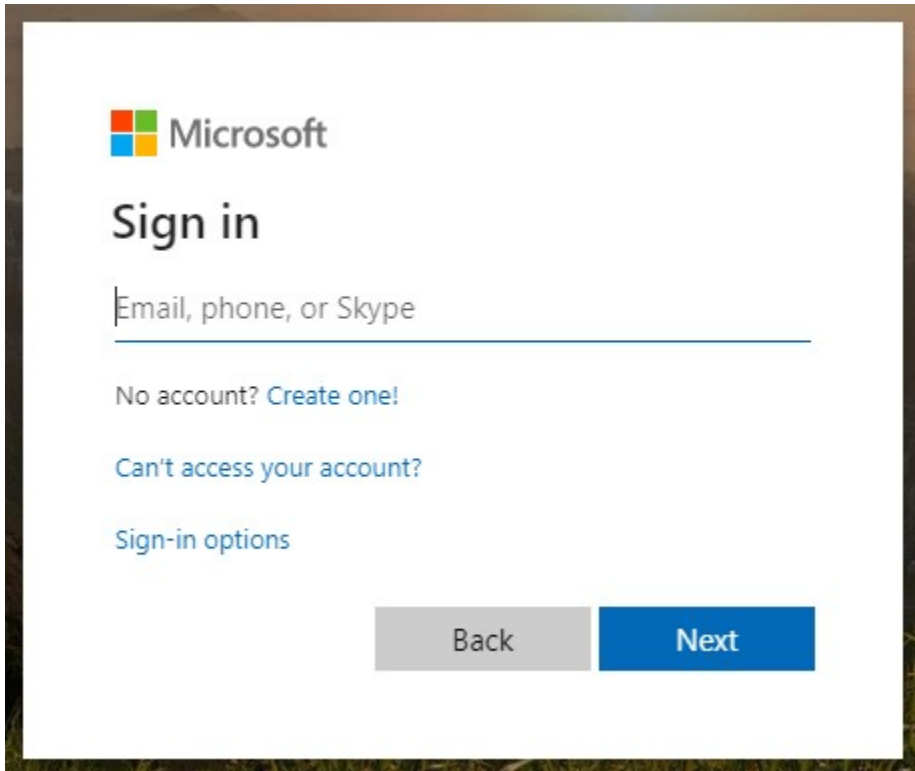

Access Clever

1. Navigate to Office 365 log-in page and log-in with school credentials:

2. Locate the waffle to access Clever App

3. On this next screen, select Log In with Office 365

4. Select the links you want to access:

- If using the iPad to access Clever, you need to download the Clever App from the app store.
 1. Tap on Clever App
 2. Select Login with username/password
 3. Then you should see the picture from step 3 of the first set of directions.