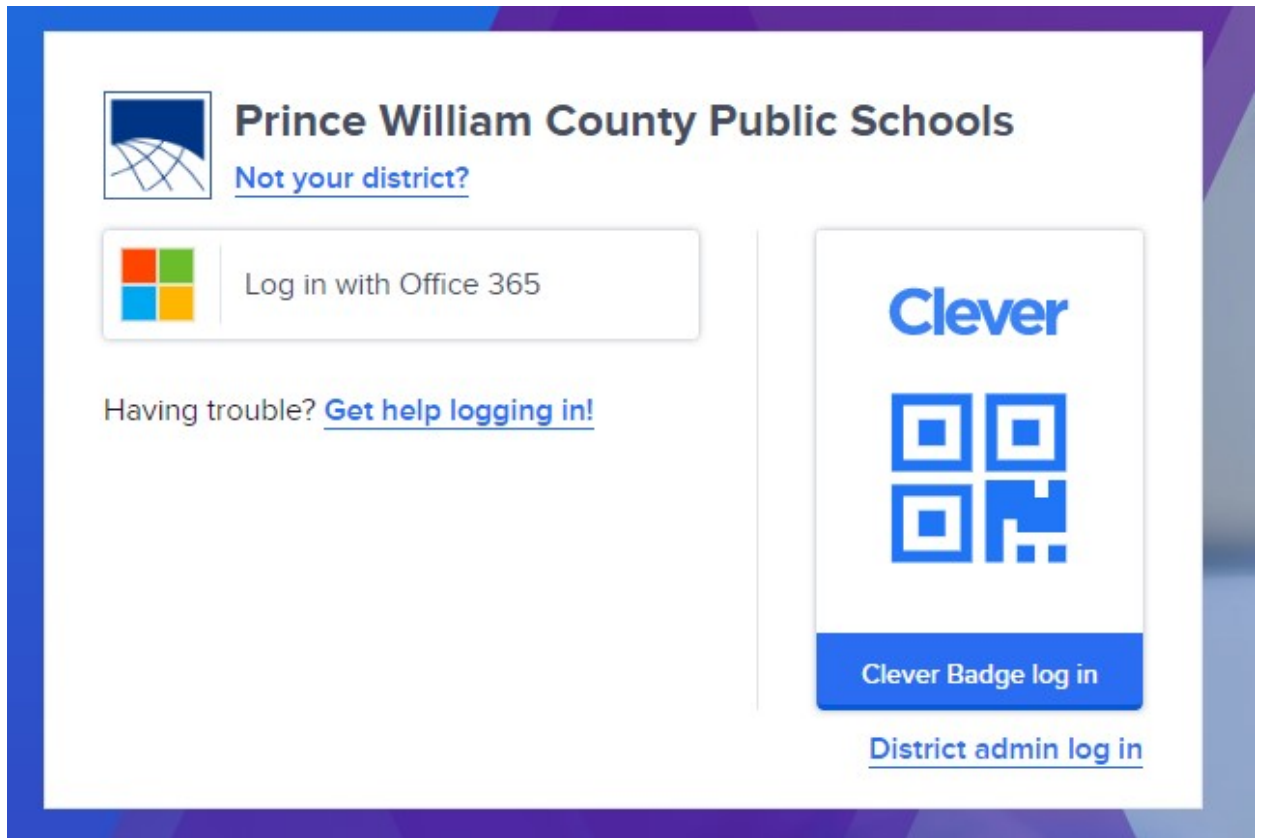

Access Clever

1. Navigate to Office 365 log-in page and log-in with school credentials:

2. Locate the waffle to access Clever App

3. On this next screen, select Log In with Office 365

4. Select the links you want to access:

- If using the iPad to access Clever, you need to download the Clever App from the app store.
 1. Tap on Clever App
 2. Select Login with username/password
 3. Then you should see the picture from step 3 of the first set of directions.