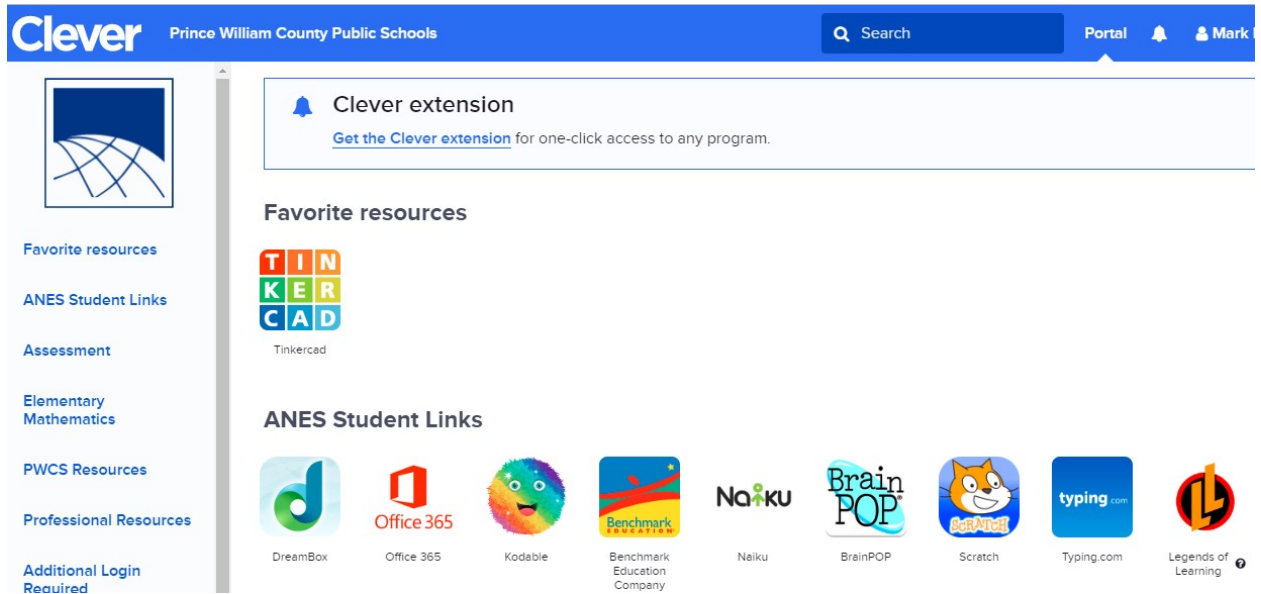

Access Clever

1. Navigate to Office 365 log-in page and log-in with school credentials:

2. Locate the waffle to access Clever App

3. On this next screen, select Log In with Office 365

4. Select the links you want to access: