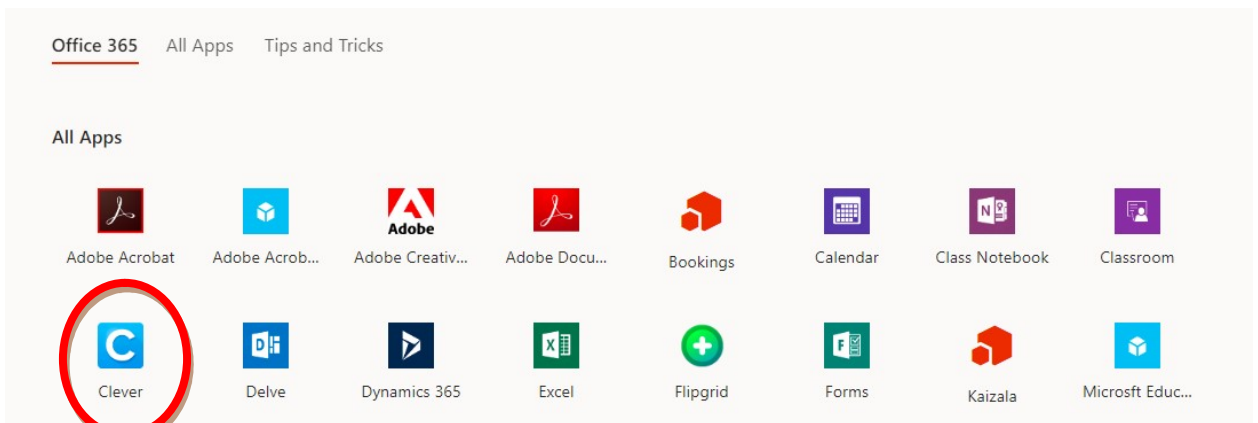

Access Clever

1. Navigate to Office 365 log-in page and log-in with school credentials:

2. Locate the waffle to access Clever App

3. On this next screen, select Log In with Office 365

4. Select the links you want to access: